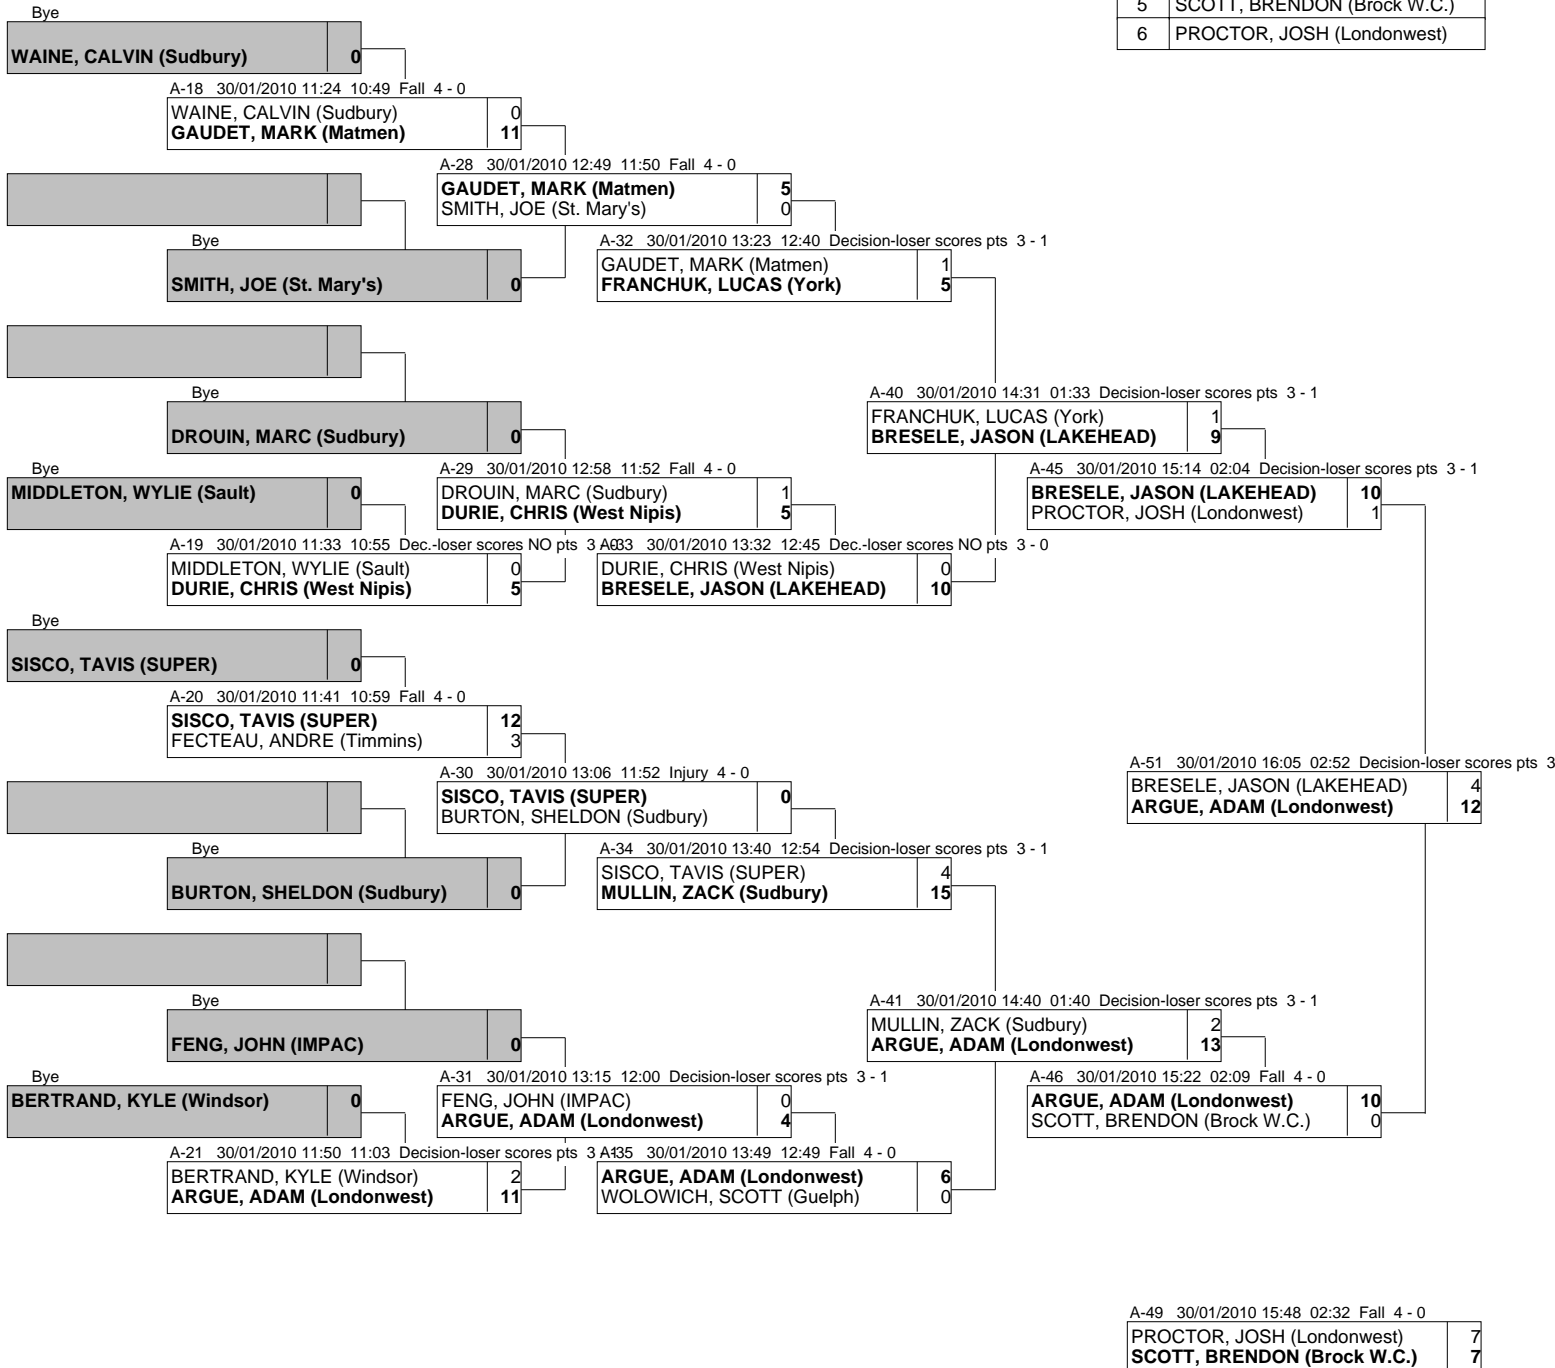

Results Bracket / Tableau des résultats

Junior Men 66 kg

Ranking / Classement	
1	ABELEV, ILYA (Londonwest)
2	BENNETT, MARCUS (Matmen)
3	ARGUE, ADAM (Londonwest)
4	BRESELE, JASON (LAKEHEAD)
5	SCOTT, BRENDON (Brock W.C.)
6	PROCTOR, JOSH (Londonwest)