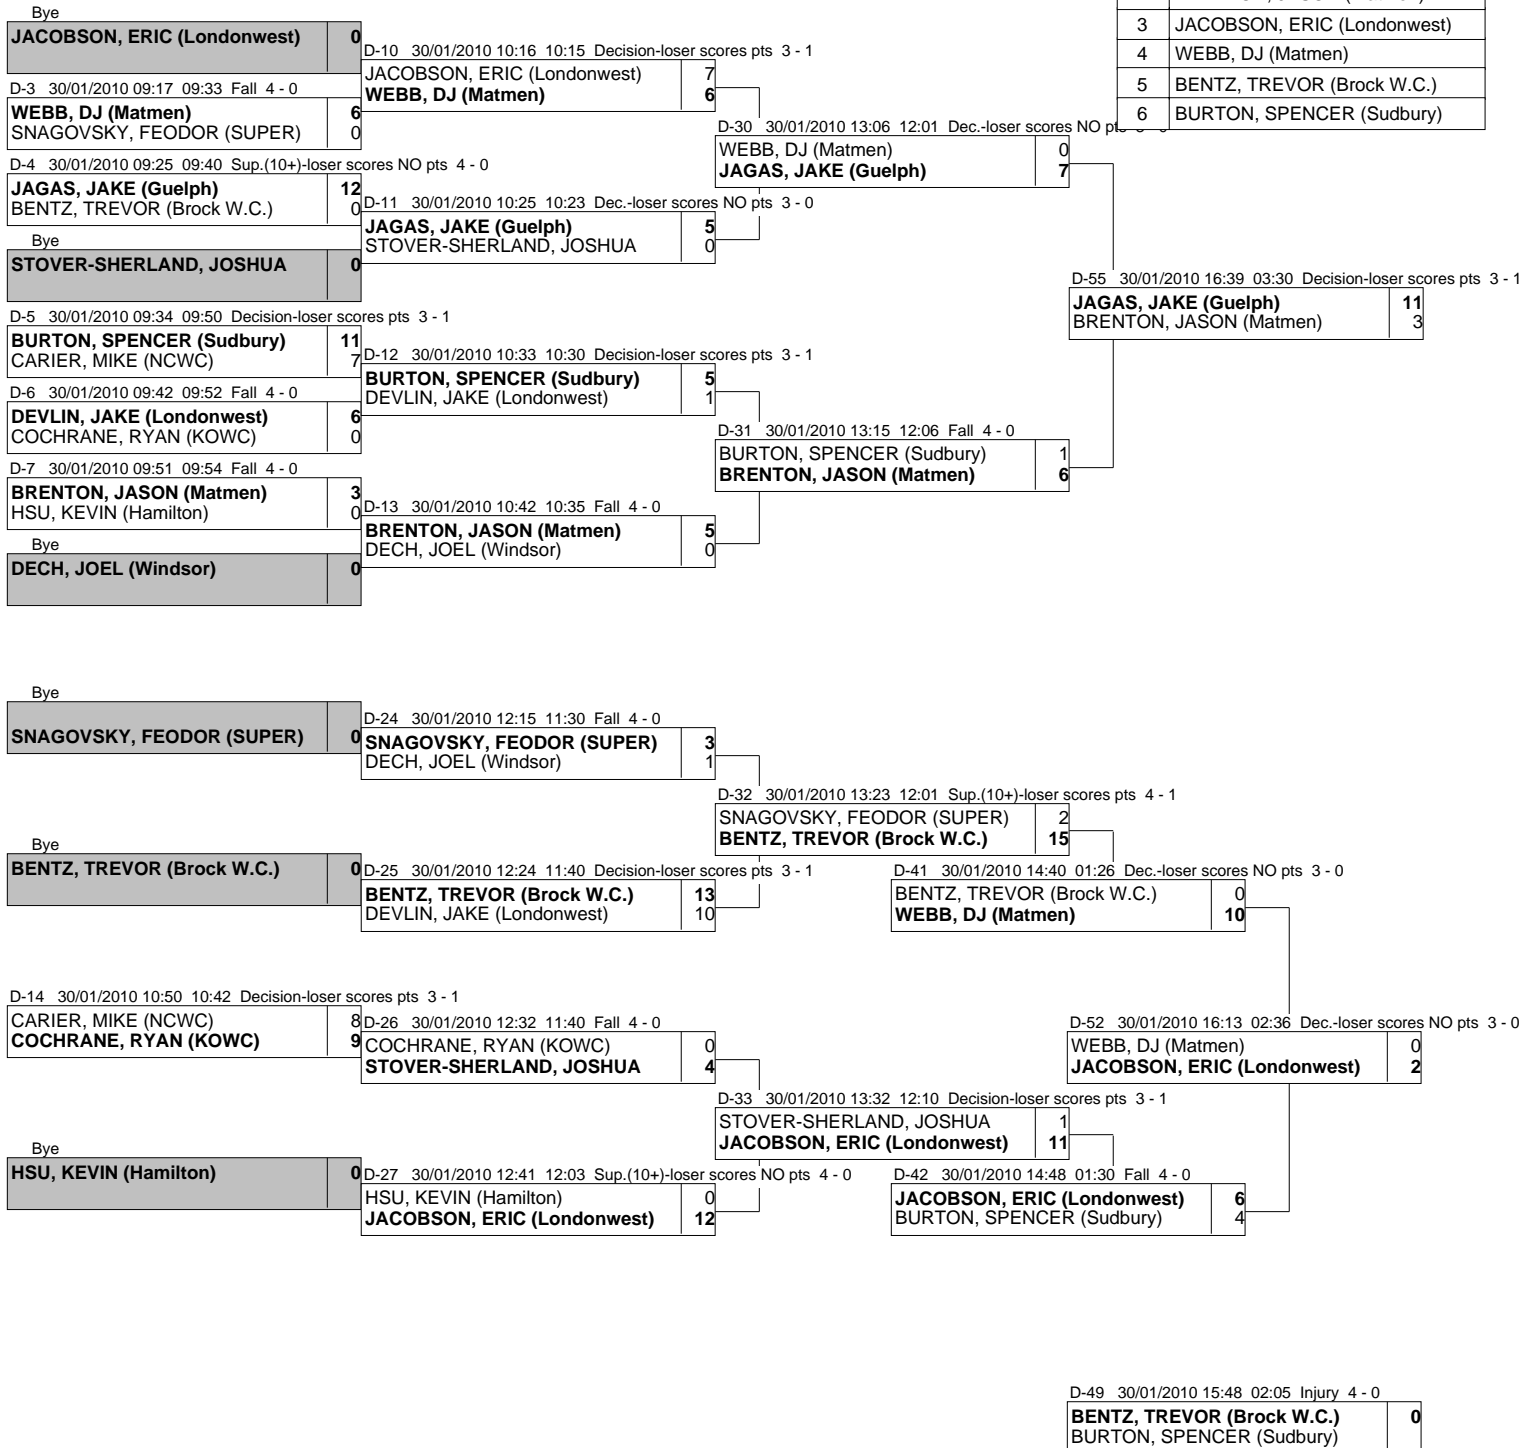

Results Bracket / Tableau des résultats

Junior Men 74 kg

Ranking / Classement	
1	JAGAS, JAKE (Guelph)
2	BRENTON, JASON (Matmen)
3	JACOBSON, ERIC (Londonwest)
4	WEBB, DJ (Matmen)
5	BENTZ, TREVOR (Brock W.C.)
6	BURTON, SPENCER (Sudbury)